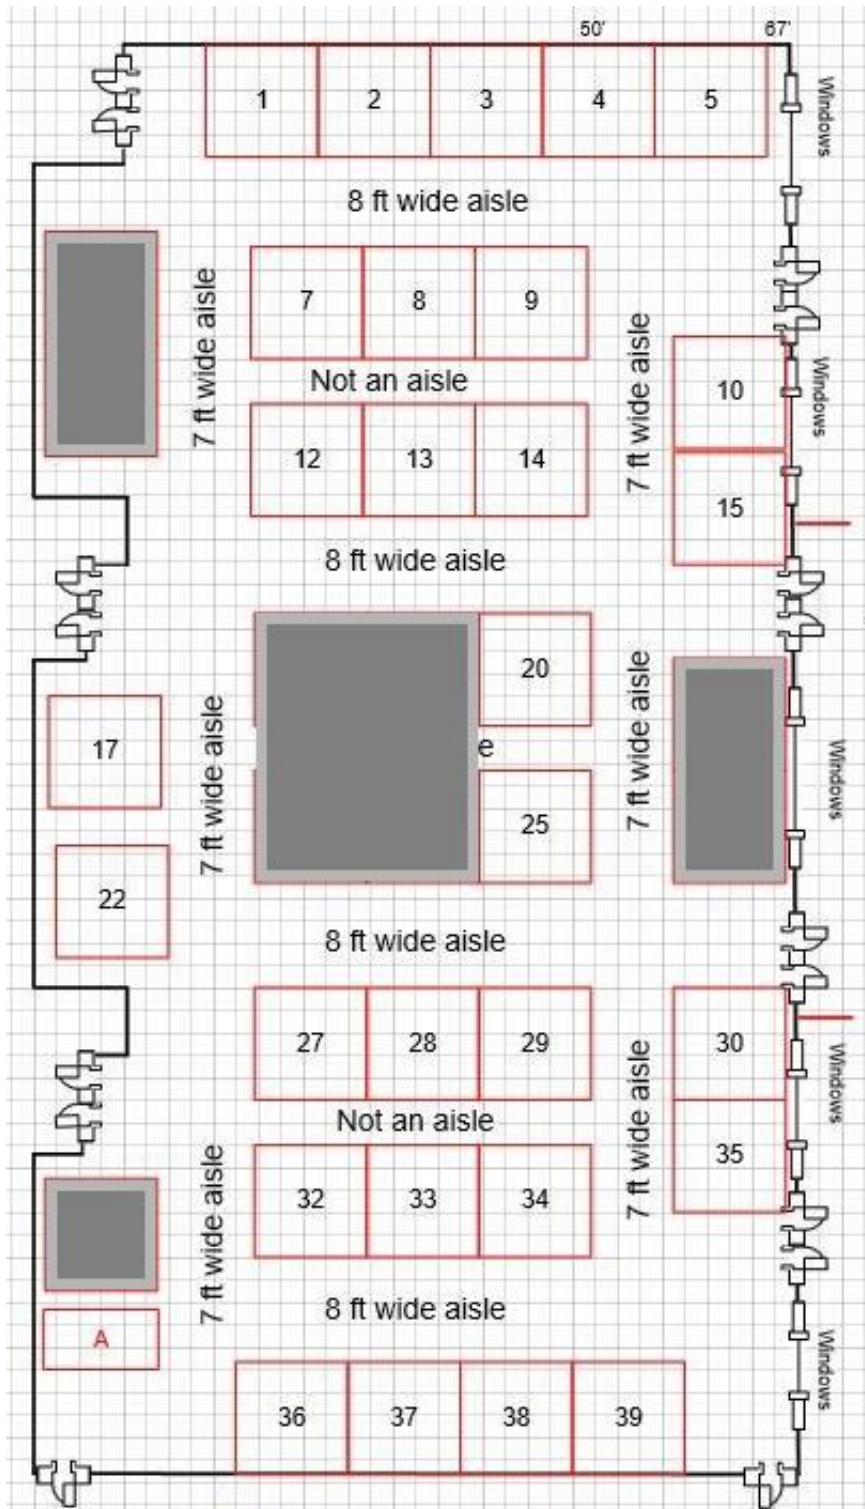

Little Wars 2018

Floor Plan for Junior Ball Room

Booth Space 10' x 10'

Little Wars 2018

Floor Plan for Lilac Ball Room

Booth Space 10' x 10'

1st Floor Layout