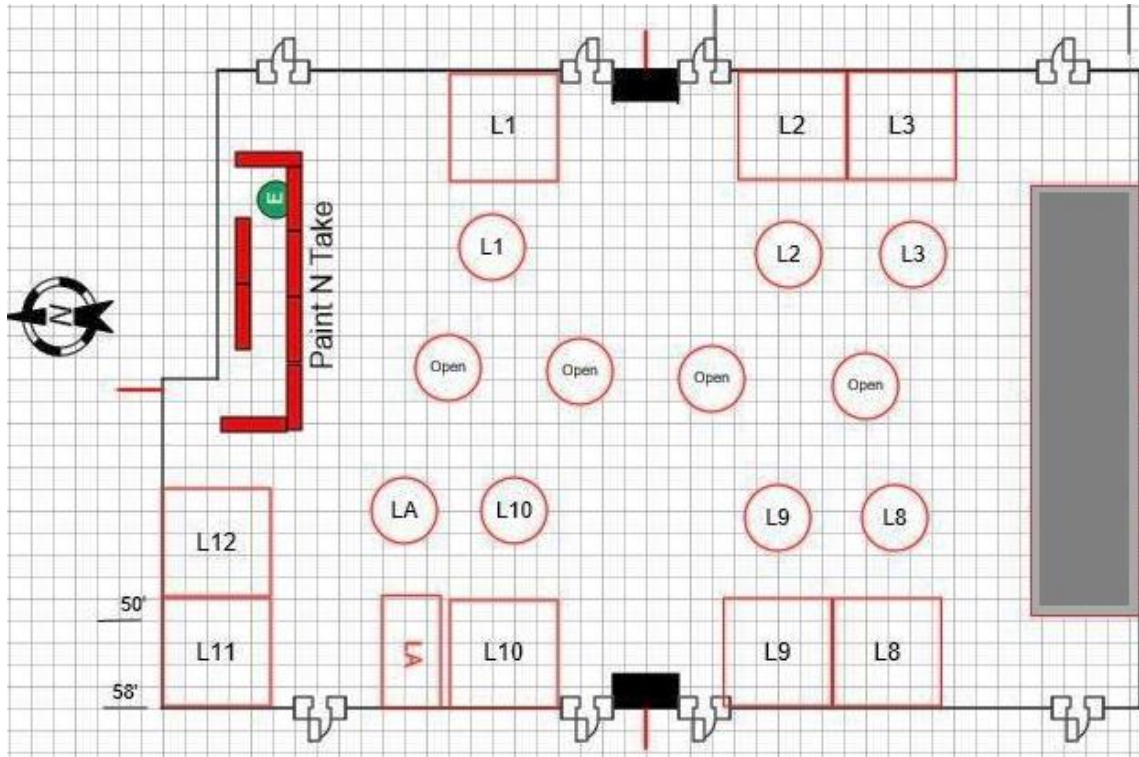

Little Wars 2018

Floor Plan for Junior Ball Room

Booth Space 10' x 10'

Little Wars 2018

Floor Plan for Lilac Ball Room

Booth Space 10' x 10'

1st Floor Layout